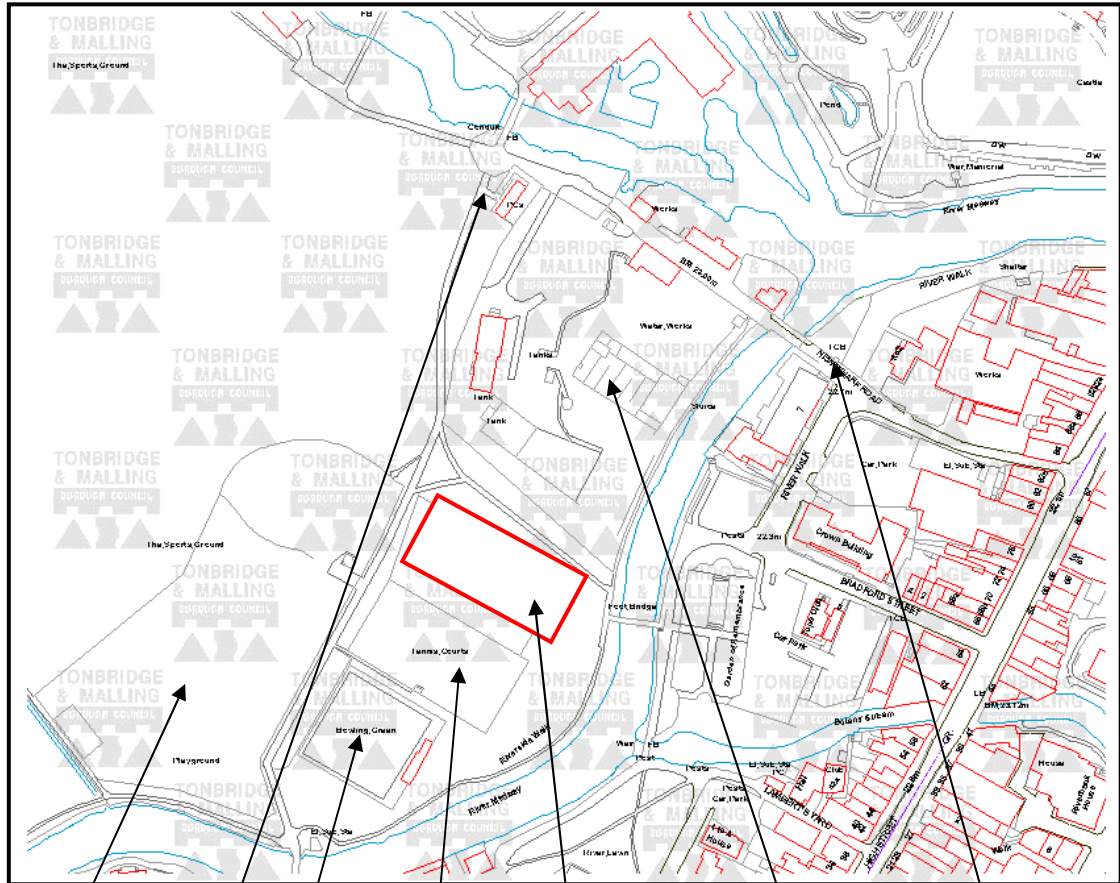

Tonbridge Racecourse Sportsground – Proposed Location for New Ball Court

For reference purposes only. © Crown Copy right. All rights reserved.
Tonbridge & Malling Borough Council No 100023300 2008

Playground

Tennis Courts

Bowling green

Proposed area
for new ball
court

Water works

New Wharf
Road

Main entrance
and site toilets